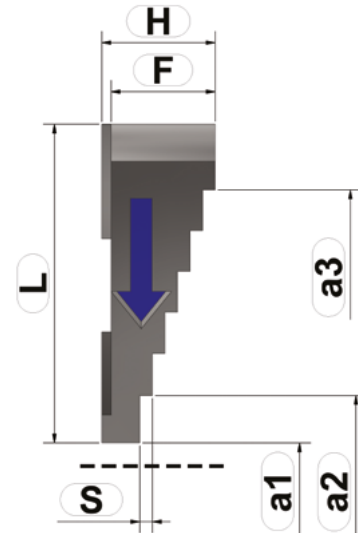

JAW-SET UFS OUTSIDE (OUTSIDE CLAMPING)

Technical data and order overview

Sizes		55	70	100	150
a1	Clamping range outside	1 - 16	1 - 24	1 - 37	1 - 48
i1	Clamping range inside min.	10 - 25	13,5 - 37	15 - 51	20 - 67
i2	Clamping range inside max.	47 - 62	53,5 - 77	80 - 116	105 - 152
F	Height from Chuck body	11	12	14,5	18,5
H	Maximum height [mm]	12	13	16	20
L	Total length [mm]	27	29,75	44,5	60
S	Step height	1,25	1,5	1,75	2
	Clamping jaw angle (degree)	60	60	60	45
	Order number (without Chuck)	UFS.055.022	UFS.070.022	UFS.100.022	UFS.150.022