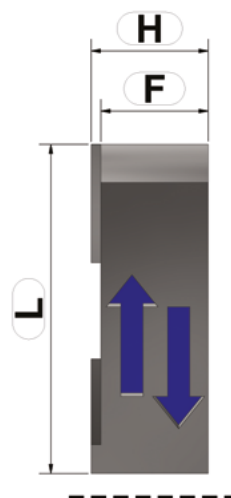

JAW-SET UFS BLOC (BLOCKBACK)

Technical data and order overview

| Sizes | | 55 | 70 | 100 | 150 |
|-------|-------------------------------------|--------------------|--------------------|--------------------|--------------------|
| F | Height from Chuck body | 11 | 12 | 14,5 | 18,5 |
| H | Maximum height [mm] | 12 | 13 | 16 | 20 |
| L | Total length [mm] | 27 | 29,75 | 44,5 | 60 |
| | Clamping jaw angle (degree) | 60 | 60 | 60 | 45 |
| | Order number (without Chuck) | UFS.055.023 | UFS.070.023 | UFS.100.023 | UFS.150.023 |